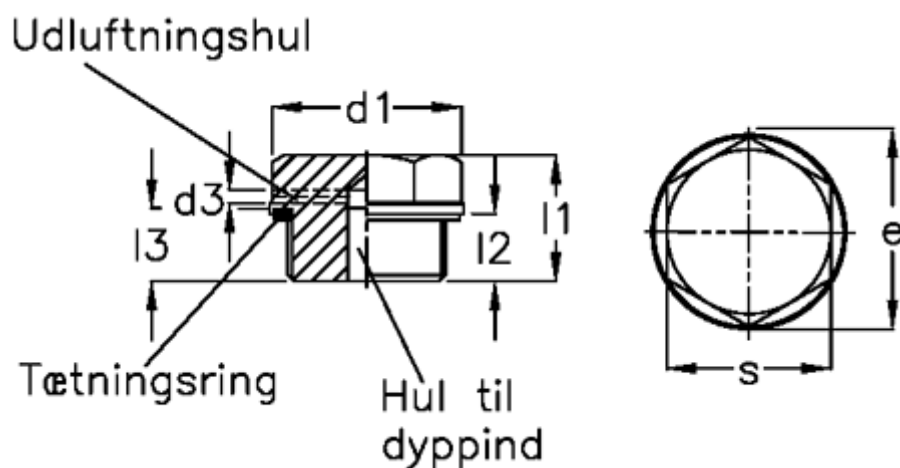

Article number: 20244527

Description: E+G

Threaded plug GN 742-22-M16x1,5-OS-2

## Measures

$d1 = 22$
$d2 = M16x1,5$
$d3 = 2$
$d4 = M5$
$e = 20.8$
$l1 = 15.5$
$l2 = 8.0$
$s = 12$